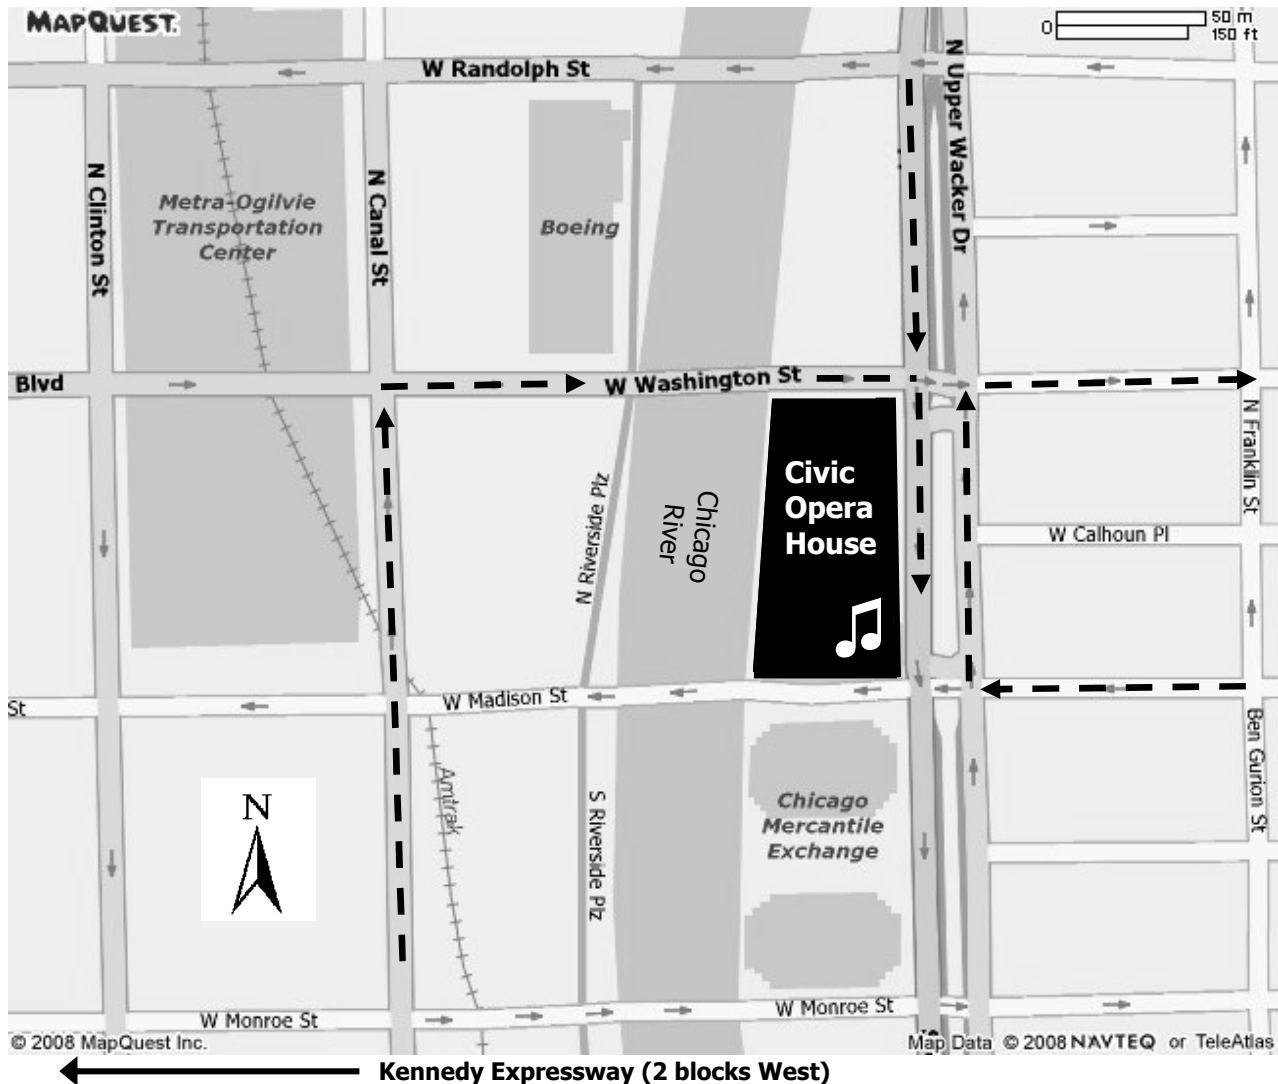

# INFORMATION FOR BUS DRIVERS

about the Lyric Opera Student Matinee of *The Elixir of Love*, March 11 & 16, 2010, 1:00 p.m.  
Civic Opera House, 20 North Wacker Drive, Chicago (Corner of Wacker and Madison)

---> = pickup area    🎵 = entrance

1:00 p.m. performance; doors open at 12:00 p.m.

## Pickup instructions:

1. **Please make sure your bus is clearly marked** with your school, community, and number (e.g. "Morton East High, Cicero, Bus #1").
2. At 3:30 start lining up for departure in the areas indicated (--->). If there is more than one bus for your school, please try to line up together.
3. A Lyric staff person will tell you exactly where to wait and then direct your students to you. **Please don't move again after this time or your students won't be able to find you!**
4. Do **not** turn right onto Madison from Wacker!