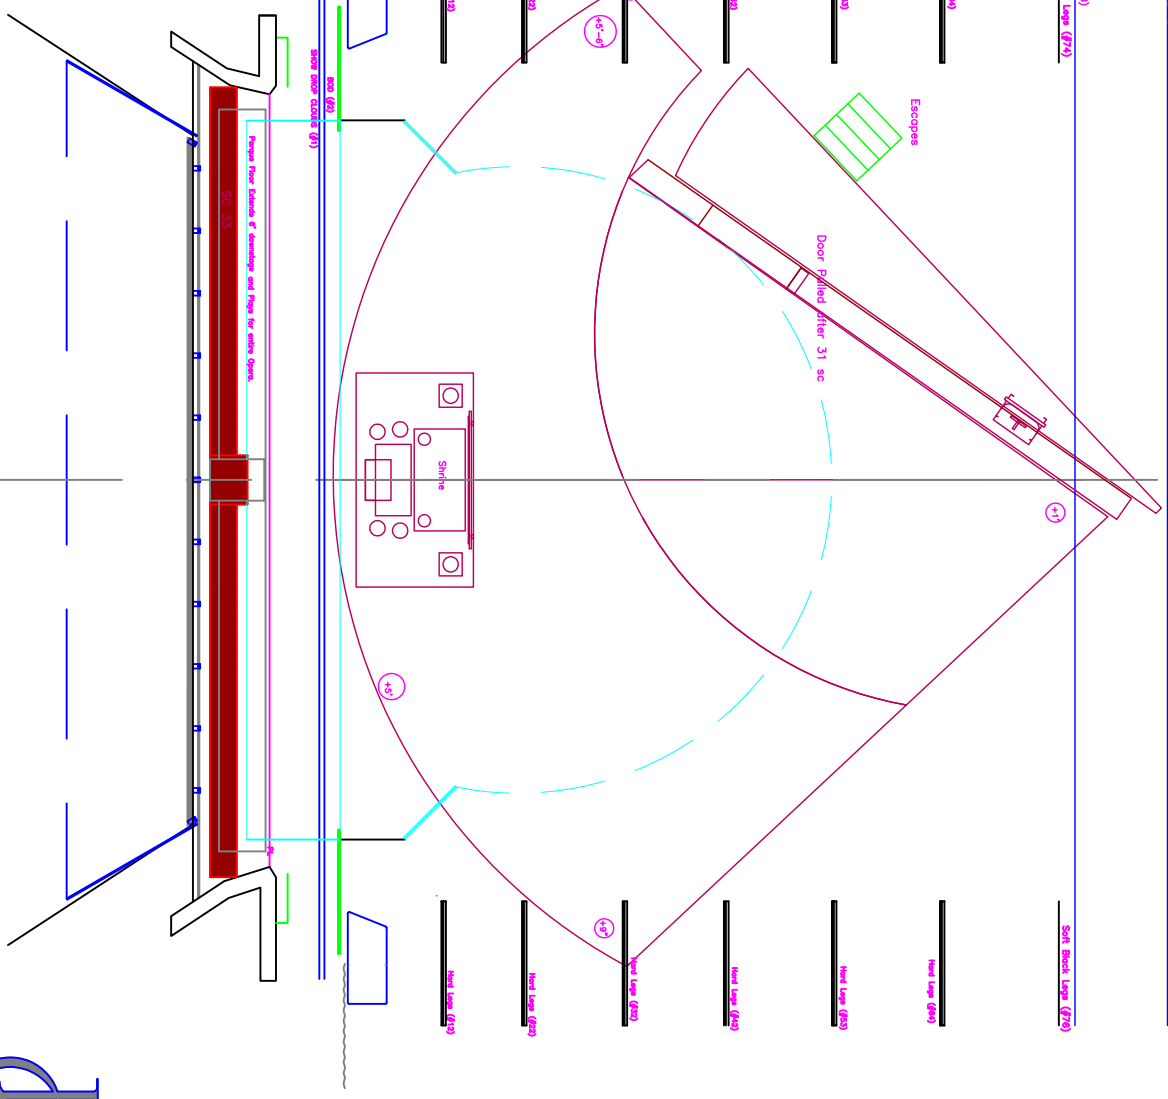

Head Line (#92)

Head Line (#93)

Head Line (#94)

Head Line (#95)

Head Line (#96)

Head Line (#97)

Head Line (#98)

Head Line (#99)

Head Line (#100)

Head Line (#101)

Head Line (#102)

Head Line (#103)

Head Line (#104)

Head Line (#105)

Head Line (#106)

Head Line (#107)

Head Line (#108)

Head Line (#109)

Head Line (#110)

Head Line (#111)

Head Line (#112)

SC 33

FINALE

LYRIC OPERA
of Chicago

THAIS

Ground Plan
12/18/02 SCALE: N/A

Director: John Cox
Designer: Paul Brown