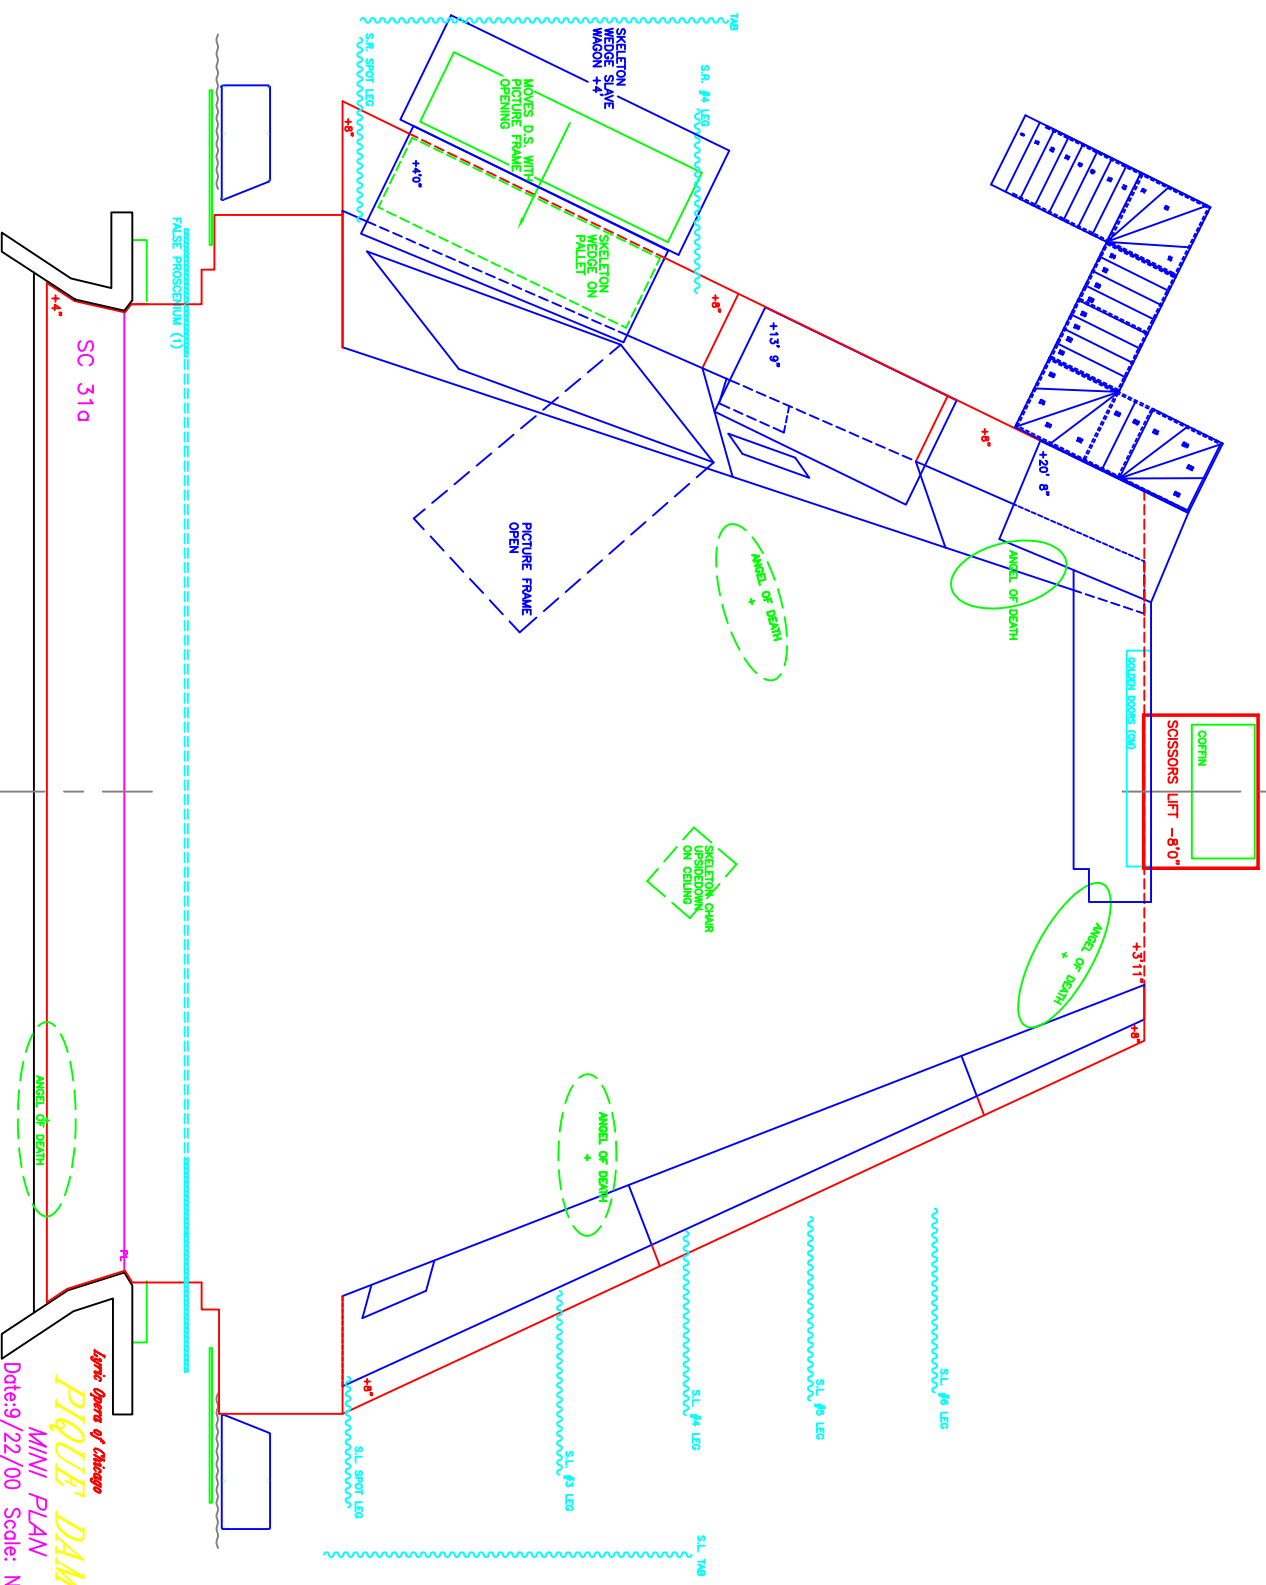

E.O.D. (104)

SC 31a

Lyric Opera of Chicago
PIQUETTE DAME
 MINI PLAN
 Date: 9/22/00 Scale: N/A