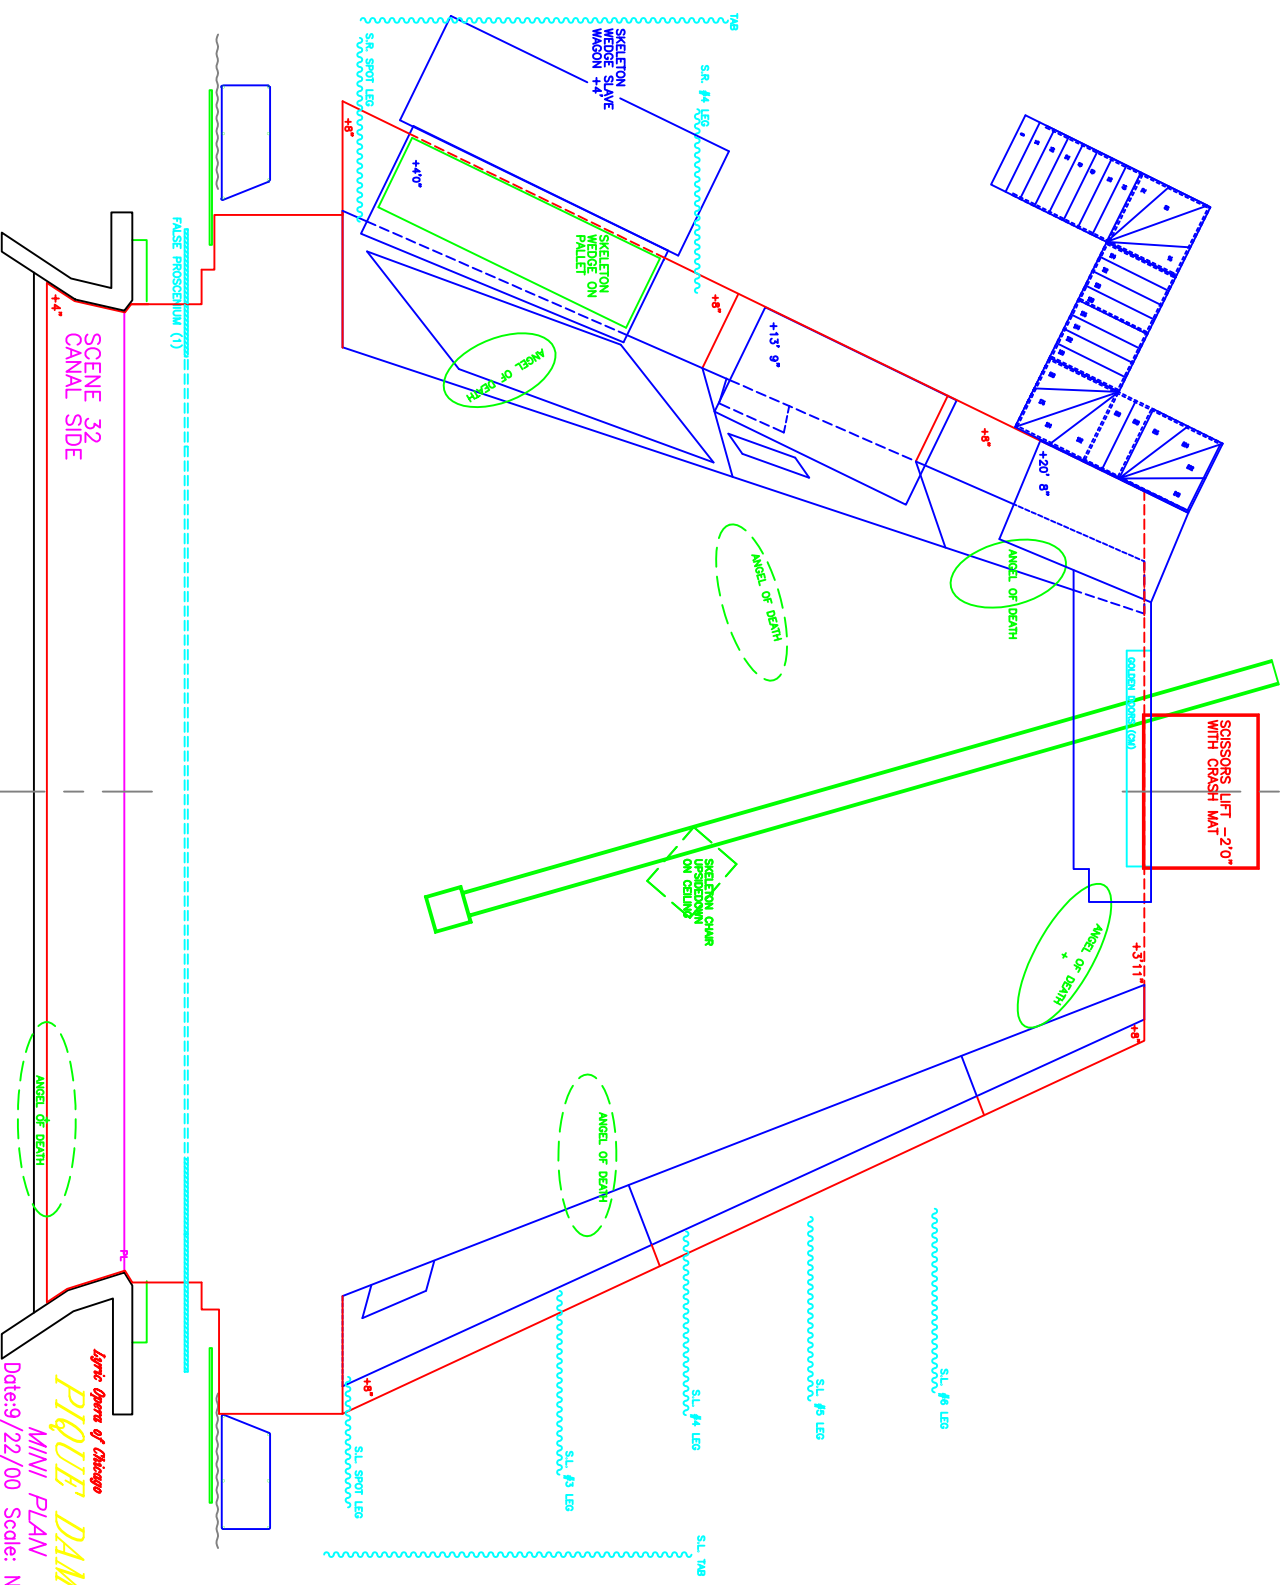

B.O.D. (104)

SCENE 32
CANAL SIDE

Lyric Opera of Chicago
PIQUETTE DAME
MINI PLAN
Date: 9/22/00 Scale: N/A