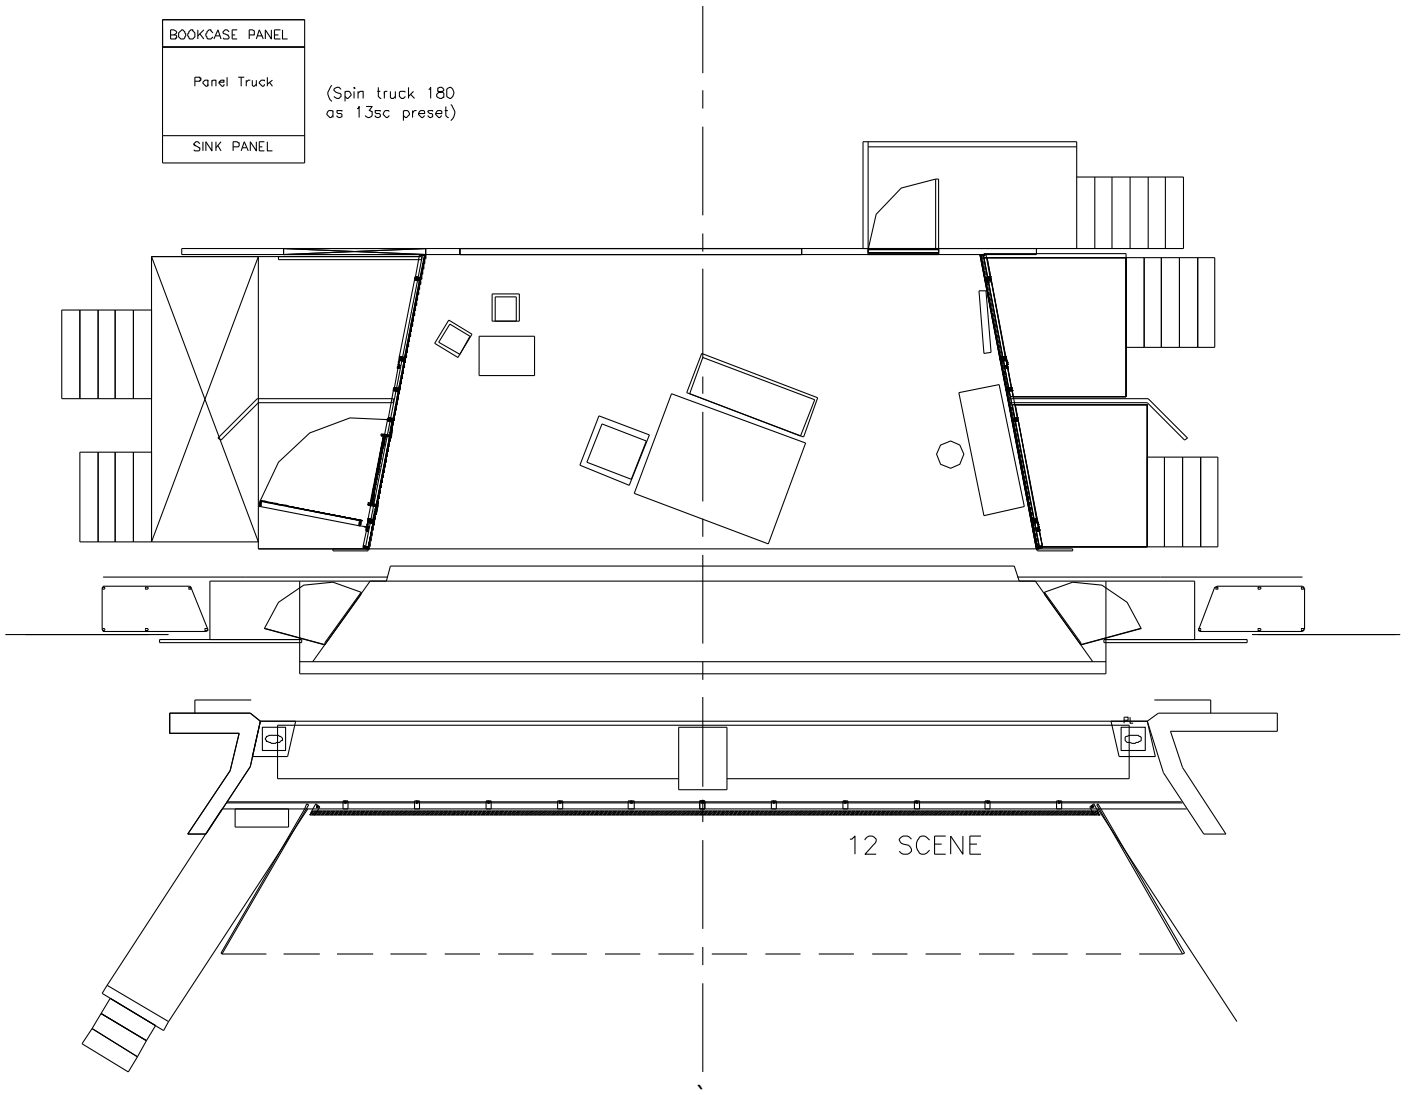

BOOKCASE PANEL  
Panel Truck  
SINK PANEL

(Spin truck 180  
as 13sc preset)

21 SCENE

31 SCENE