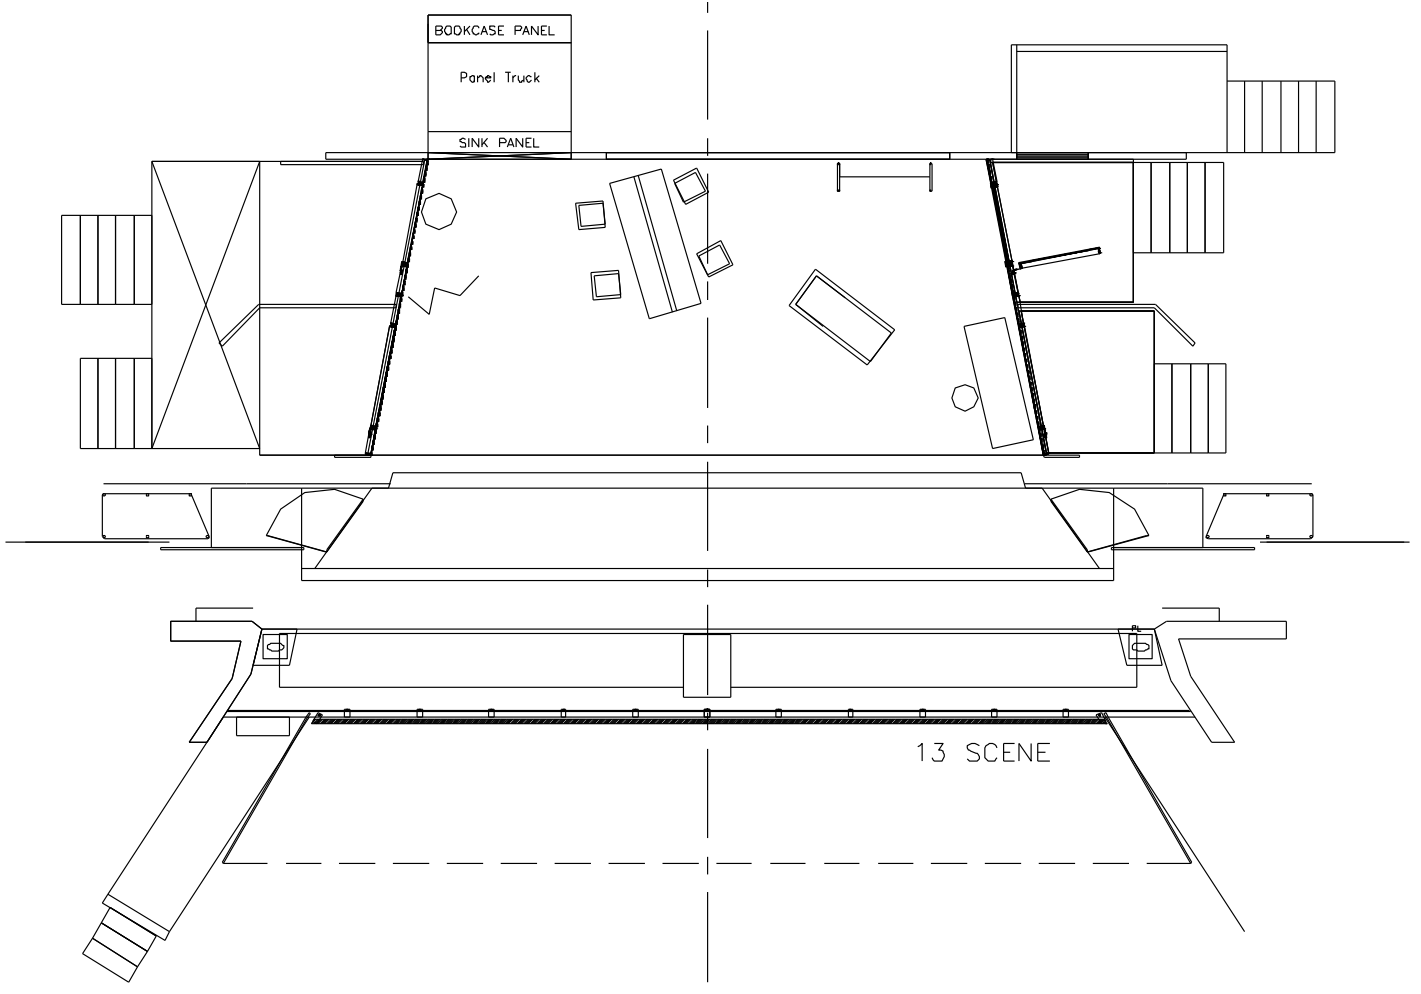

BOOKCASE PANEL  
Panel Truck  
SINK PANEL

(Spin truck 180  
as 13sc preset)

21 SCENE

31 SCENE