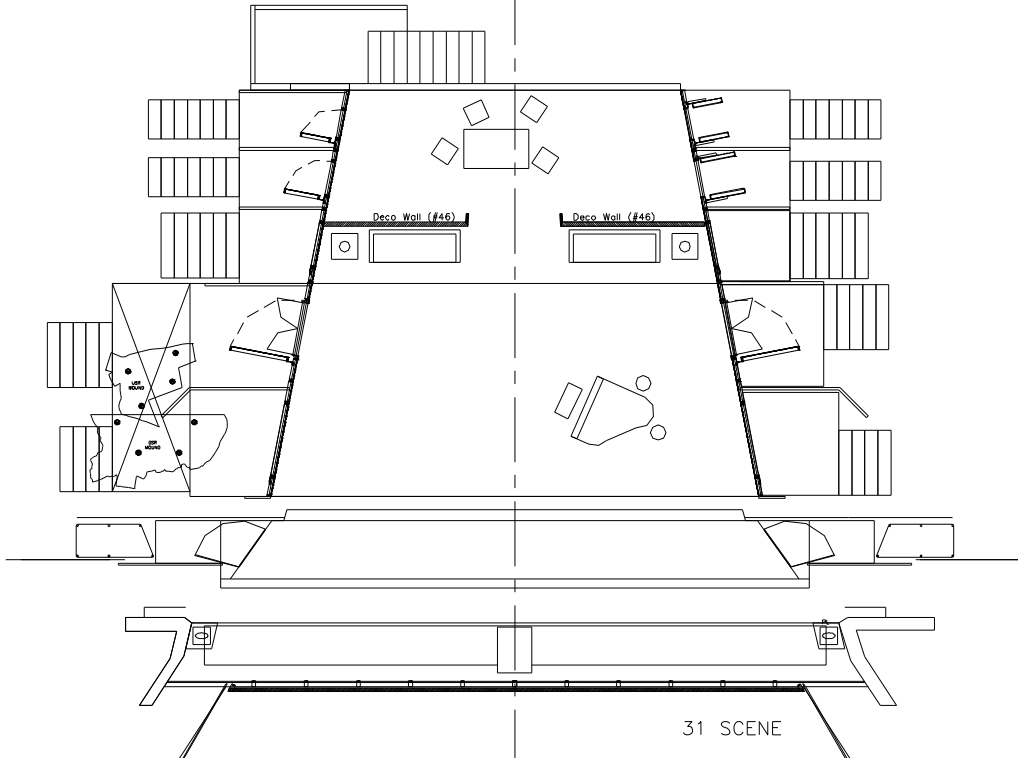

BOOKCASE PANEL  
Panel Truck  
SINK PANEL

(Spin truck 180  
as 13sc preset)

21 SCENE

31 SCENE