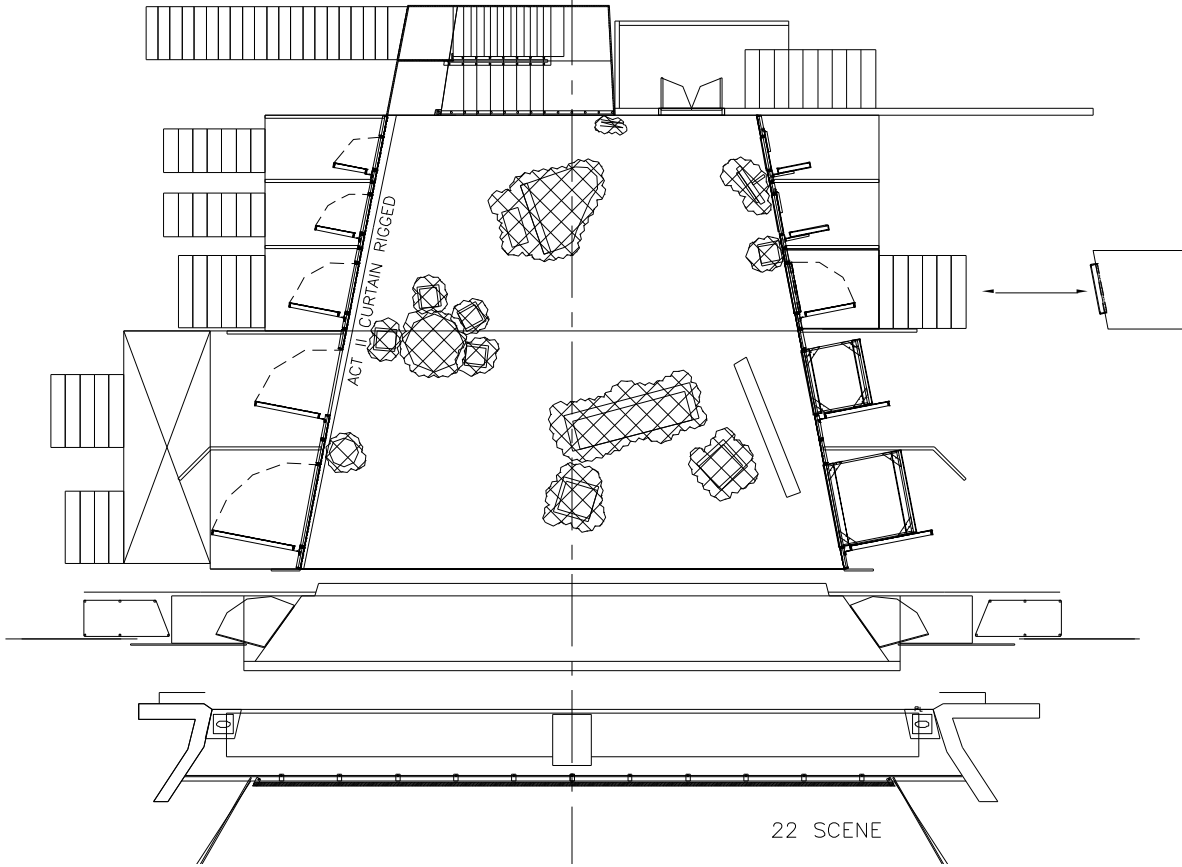

BOOKCASE PANEL  
Panel Truck  
SINK PANEL

(Spin truck 180  
as 13sc preset)

21 SCENE

31 SCENE