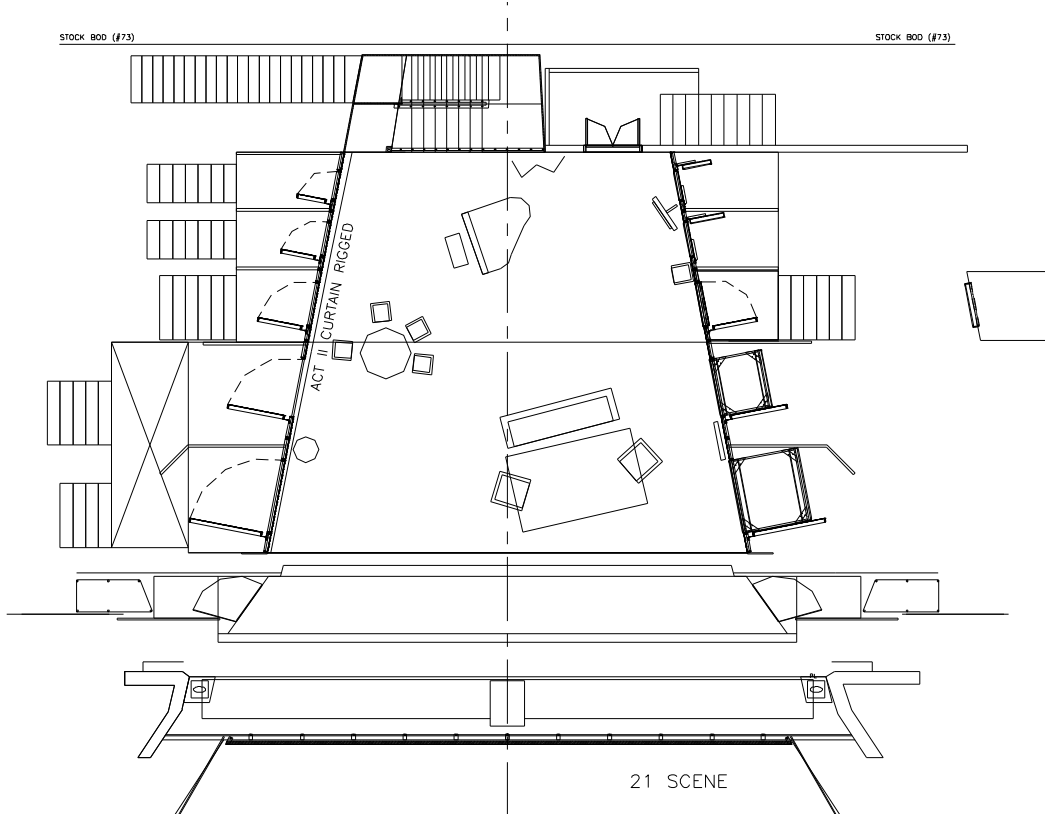

BOOKCASE PANEL  
Panel Truck  
SINK PANEL

(Spin truck 180  
as 13sc preset)

21 SCENE

31 SCENE