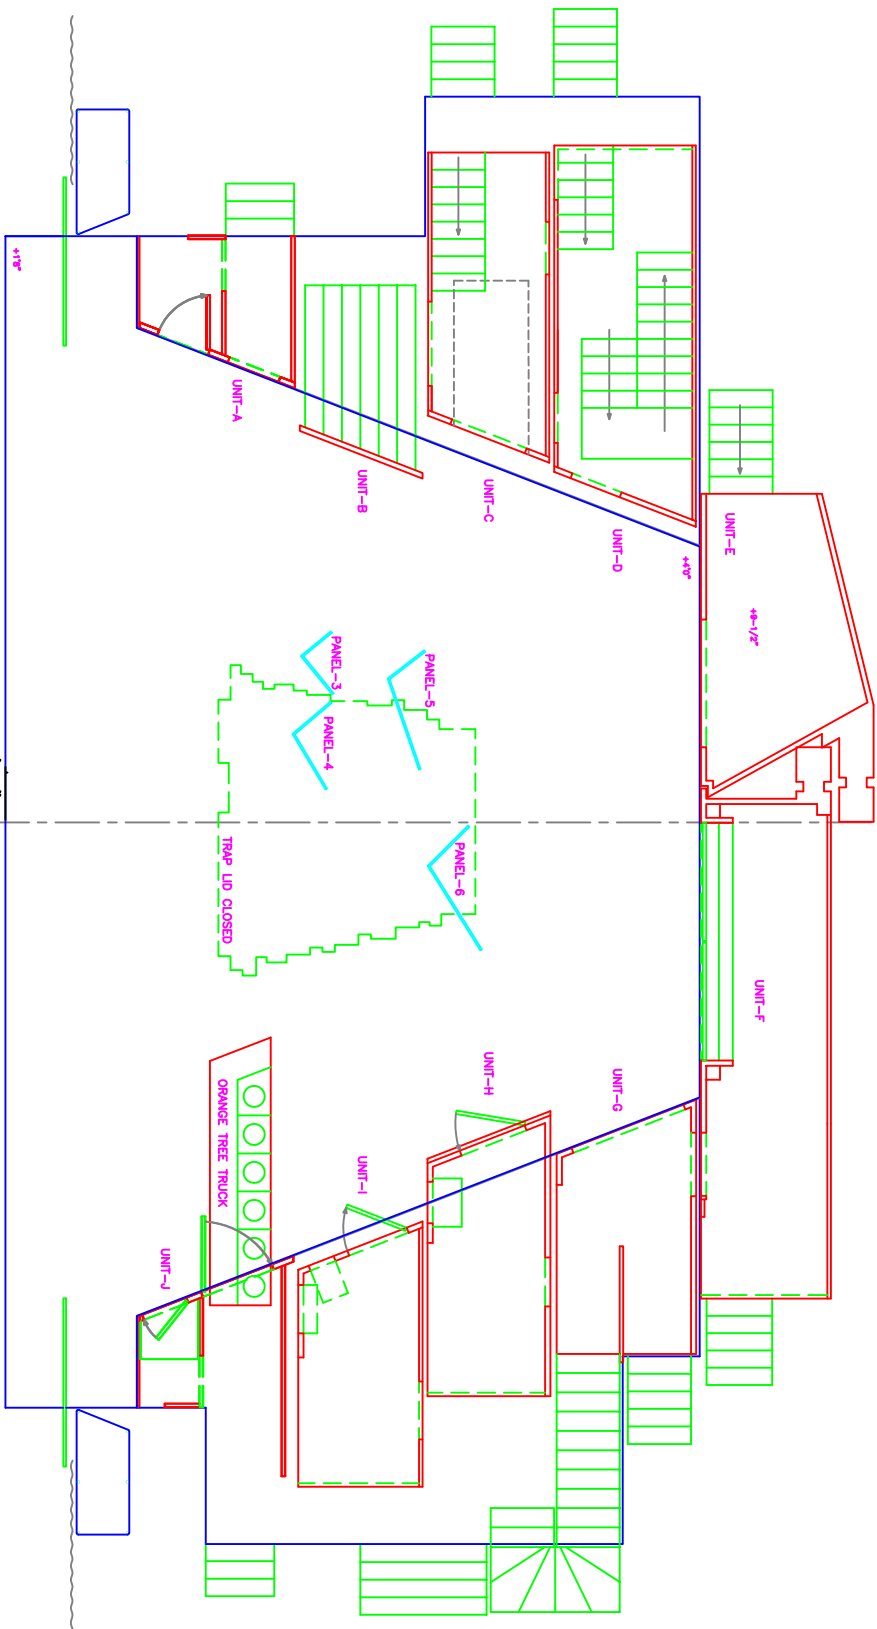

WHITE PLASTIC (64)

12-SCENE THE GARDEN OF THE FORD'S HOUSE

Lynne Opera of Chicago
FALSTAFF
 Mini Plan
 FINAL: 12/28/99 Scale: N/A