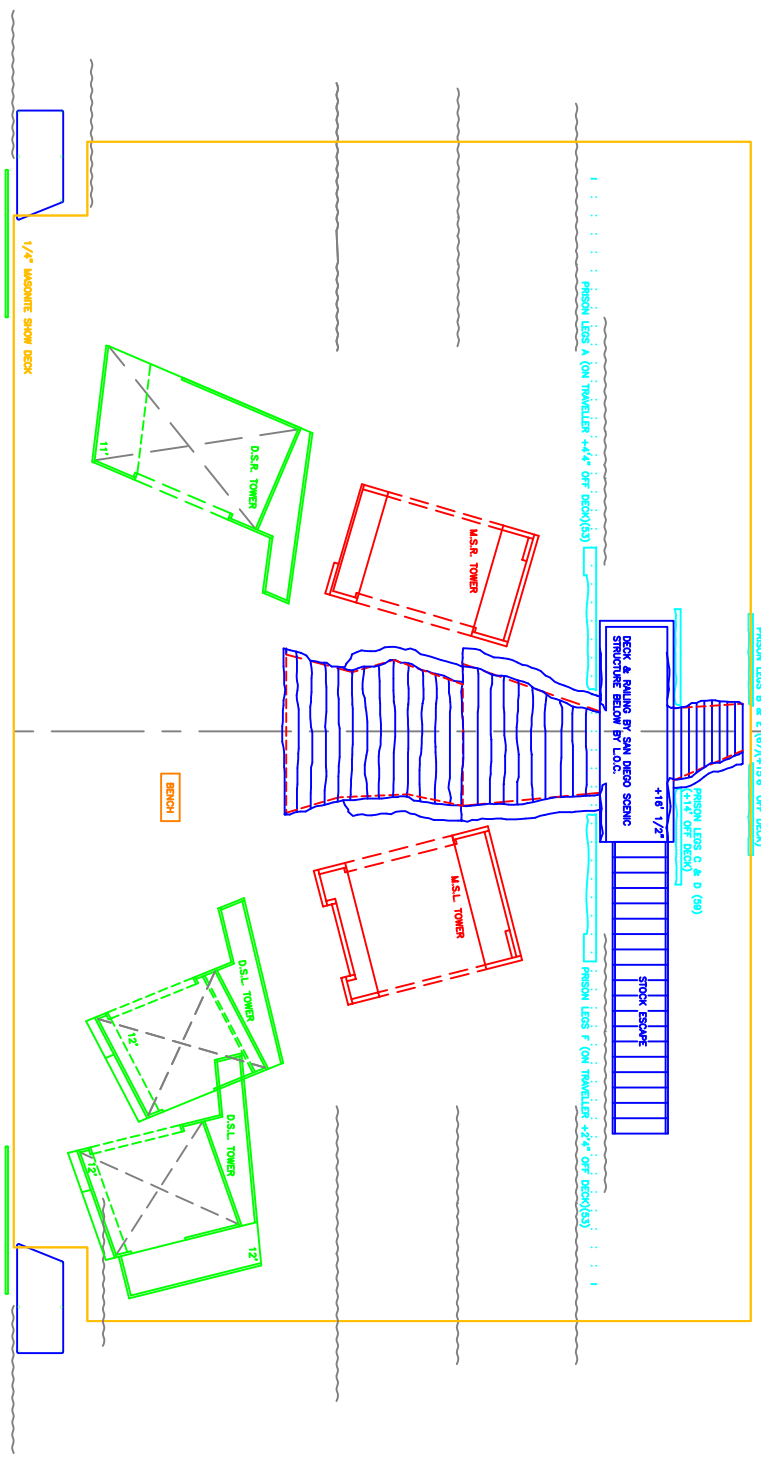

WHITE PLASTIC (72)
 BLACK GALZE (72)

SCENE 34 THE PRISON
 YELLOW SPIKES

Lyrical Opera of Chicago
FAUST
 Mini Plan
 11/27/03 Scale: N/A