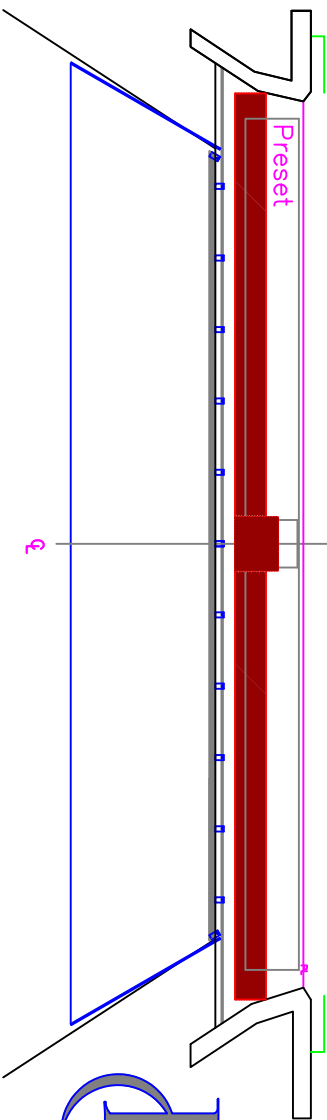

U.S. BOO (65)

SKY SCRAM & BLACK LEGS (66)
BLACK BORDER (BROUGHT UP TO SCRAM 67)

1/4" MASONITE SHOW DECK

SHOW PORTAL WITH BLACK COVER (2)

Preset

LYRIC OPERA
of Chicago
BARBER OF SEVILLE
Ground Plan
1/8/08 SCALE: N/A
Director: JOHN COPLEY
Designer: JOHN CONKLIN